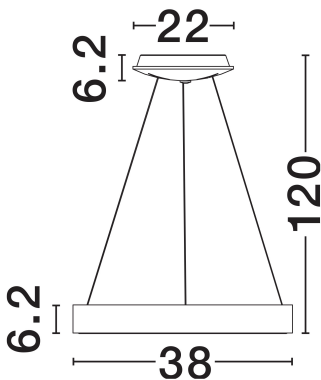

NOVA LUCE

PRODUCT DATASHEET

Version: 001

PRODUCT PHOTOGRAPH

TECHNICAL DRAWING

GENERAL INFORMATION

Product Code	9453430
Collection	Indoor
Product Category	Suspension
Product Family	Rando Thin
Mounting Location	Wall
Application Environment	Indoor
Specifications	N/A

DIMENSION & WEIGHT

LxWxH (cm)	D: 38 H: 120
Cut Out (cm)	N/A
Weight (Kgr)	2.1

MATERIAL & COLOR

Product Color	Sandy White
Body Material	Aluminium & Acrylic

APPLICATION & MOUNTING

Ambient Working Temp.	Max 45°C
Type of Protection	IP20
Dimmable	Yes
Type of Dimming	Triac
Mounting type	Surface
Mounting Depth (cm)	N/A
Led Module Replaceable	No
Light Source	LED

Power (Nominal)	30W
Input voltage (Nominal)	220-240V
Mains Frequency	50/60Hz

PHOTOMETRICAL DATA

Luminous Flux	1845lm
Color Temperature	3000K
Light Color (Designation)	Warm White

WARRANTY

Warranty	3 Years
----------	----------------