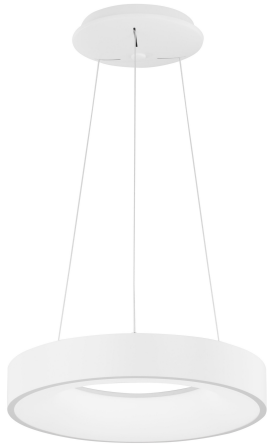

NOVA LUCE

PRODUCT DATASHEET

Version: 001

PRODUCT PHOTOGRAPH

TECHNICAL DRAWING

GENERAL INFORMATION

Product Code	9453430
Collection	Indoor
Product Category	Suspension
Product Family	Rando Thin
Mounting Location	Wall
Application Environment	Indoor
Specifications	N/A

DIMENSION & WEIGHT

LxWxH (cm)	D: 38 H: 120
Cut Out (cm)	N/A
Weight (Kgr)	2.1

MATERIAL & COLOR

Product Color	Sandy White
Body Material	Aluminium & Acrylic

APPLICATION & MOUNTING

Ambient Working Temp.	Max 45°C
Type of Protection	IP20
Dimmable	Yes
Type of Dimming	Triac
Mounting type	Surface
Mounting Depth (cm)	N/A
Led Module Replaceable	No
Light Source	LED