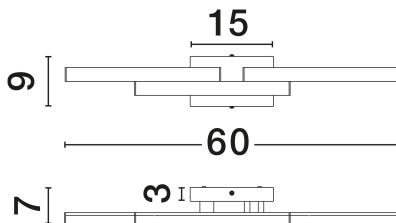

NOVA LUCE

PRODUCT DATASHEET

Version: 001

PRODUCT PHOTOGRAPH

GENERAL INFORMATION

Product Code	9695268
Collection	Indoor
Product Category	Bathroom
Product Family	Atom
Mounting Location	Ceiling
Application Environment	Indoor
Specifications	N/A

DIMENSION & WEIGHT

LxWxH (cm)	L: 60 W: 7 H: 9
Cut Out (cm)	N/A
Weight (Kgr)	1.5

MATERIAL & COLOR

Product Color	Sandy White
Body Material	Aluminium & Acrylic

TECHNICAL DRAWING

APPLICATION & MOUNTING

Ambient Working Temp.	Max 45°C
Type of Protection	IP44
Dimmable	Yes
Type of Dimming	N/A
Mounting type	Surface
Mounting Depth (cm)	N/A
Led Module Replaceable	No
Light Source	LED

NOVA LUCE S.A

Schimatari Viotias
32009, Greece

+30 22620 58 121
+30 22620 56 743

info@novaluce.com
www.novaluce.com