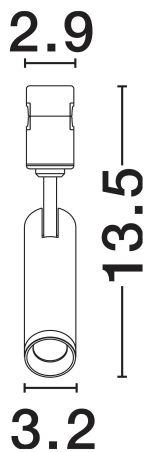

NOVA LUCE

PRODUCT DATASHEET

Version: 001

PRODUCT PHOTOGRAPH

TECHNICAL DRAWING

GENERAL INFORMATION

Product Code	9090282
Collection	Indoor
Product Category	Accessories
Product Family	Tag
Mounting Location	N/A
Application Environment	Indoor
Specifications	N/A

DIMENSION & WEIGHT

LxWxH (cm)	D: 3.2 H: 13.5
Cut Out (cm)	N/A
Weight (Kgr)	0

MATERIAL & COLOR

Product Color	Satin Brass
Body Material	Aluminium

APPLICATION & MOUNTING

Ambient Working Temp.	Max 45°C
Type of Protection	IP20
Dimmable	No
Type of Dimming	N/A
Mounting type	Surface
Mounting Depth (cm)	N/A
Led Module Replaceable	No
Light Source	LED

Power (Nominal)	5W
Input voltage (Nominal)	220-240V
Mains Frequency	50/60Hz

PHOTOMETRICAL DATA

Luminous Flux	330lm
Color Temperature	3000K
Light Color (Designation)	Warm White

WARRANTY

Warranty	3 Years
----------	----------------