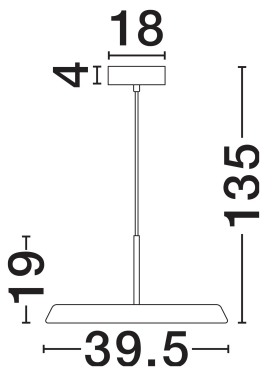

NOVA LUCE

PRODUCT DATASHEET

Version: 001

PRODUCT PHOTOGRAPH

TECHNICAL DRAWING

GENERAL INFORMATION

Product Code	9695321
Collection	Indoor
Product Category	Suspension
Product Family	Ophelia
Mounting Location	Wall
Application Environment	Indoor
Specifications	N/A

DIMENSION & WEIGHT

LxWxH (cm)	D: 39.5 H: 135
Cut Out (cm)	N/A
Weight (Kgr)	1.85

MATERIAL & COLOR

Product Color	Matt White
Body Material	Metal, Imitated Wood & Acrylic

APPLICATION & MOUNTING

Ambient Working Temp.	Max 45°C
Type of Protection	IP20
Dimmable	No
Type of Dimming	N/A
Mounting type	Surface
Mounting Depth (cm)	N/A
Led Module Replaceable	No
Light Source	LED

Power (Nominal)	27W
Input voltage (Nominal)	220-240V
Mains Frequency	50/60Hz

PHOTOMETRICAL DATA

Luminous Flux	2205lm
Color Temperature	3000K
Light Color (Designation)	Warm White

WARRANTY

Warranty	3 Years
----------	----------------