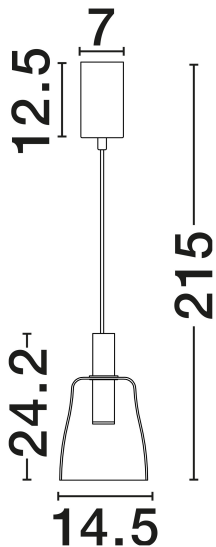

NOVA LUCE

PRODUCT DATASHEET

Version: 001

PRODUCT PHOTOGRAPH

TECHNICAL DRAWING

GENERAL INFORMATION

Product Code	9236391
Collection	Indoor
Product Category	Suspension
Product Family	Imatia
Mounting Location	Ceiling
Application Environment	Indoor
Specifications	N/A

DIMENSION & WEIGHT

LxWxH (cm)	D: 14.5 H: 215
Cut Out (cm)	N/A
Weight (Kgr)	1

MATERIAL & COLOR

Product Color	Smokey & Brass Gold
Body Material	Glass & Metal

APPLICATION & MOUNTING

Ambient Working Temp.	Max 45°C
Type of Protection	IP20
Dimmable	No
Type of Dimming	N/A
Mounting type	Surface
Mounting Depth (cm)	N/A
Led Module Replaceable	No
Light Source	LED

Power (Nominal)	7W
Input voltage (Nominal)	220-240V
Mains Frequency	50/60Hz

PHOTOMETRICAL DATA

Luminous Flux	190lm
Color Temperature	3000K
Light Color (Designation)	Warm White

WARRANTY

Warranty	3 Years
----------	----------------