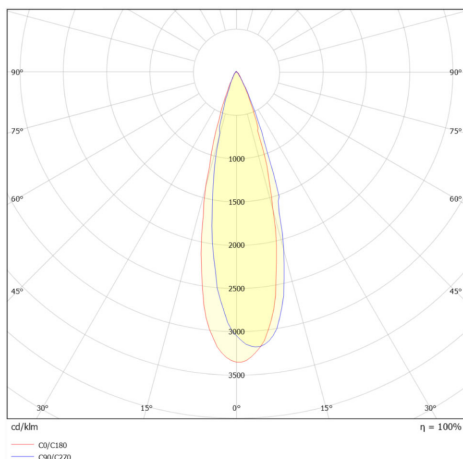

NOVA LUCE

PRODUCT DATASHEET

Version: 001

ELECTRICAL DATA

Power (Nominal)	6 W
Input voltage (Nominal)	N/A
Mains Frequency	50/60Hz
Output voltage	N/A
Output Current	N/A
Power Factor	N/A
Efficiency	N/A
SVM	N/A
Pst	N/A
Class	N/A

PHOTOMETRICAL DATA

Luminous Flux	518 lm
Luminous Efficacy	86,33 lm/W
Color Temperature	3000 K
Light Color (Designation)	Warm White
CRI	>90
SDCM	N/A
Beam Angle	N/A
UGR	N/A

LIFESPAN

Lifetime	N/A

CERTIFICATES

Certificates	CE, UKCA

WARRANTY

Warranty	5 years

LIGHT DISTRIBUTION

NOVA LUCE S.A

Schimatari Viotias
32009, Greece

+30 22620 58 121
+30 22620 56 743

info@novaluce.com
www.novaluce.com