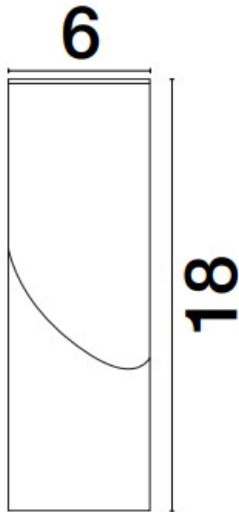

TECHNICAL DRAWING

COMPATIBLE WITH

— On/Off Driver: N/A

— Triac Driver: N/A

— Dali Driver: N/A

GENERAL INFORMATION

Product Code	9530160
Product Category	Ceiling GU10
Product Family	Oberon
Mounting Location	Ceiling
Application Environment	Indoor

DIMENSION & WEIGHT

LxWxH (cm)	D: 6 H: 18
Cut out (cm)	0
Weight (Kgr)	0.42

MATERIAL & COLOR

Product Color	White
Body Material	Aluminium
Cover Material	N/A

APPLICATION & MOUNTING

Ambient Working Temp.	45 C
Type of Protection	IP20
Protection Class IK	N/A
Dimmable	NO
Type of Dimming (Optional)	N/A
Mounting type	Surface
Mounting Depth (cm)	Ceiling
Led Module Replaceable	N/A
Light Source	LED
Adjustable	Yes

NOVA LUCE S.A

Schimatari Viotias
32009, Greece

+30 22620 58 121
+30 22620 56 743

info@novaluce.com
www.novaluce.com