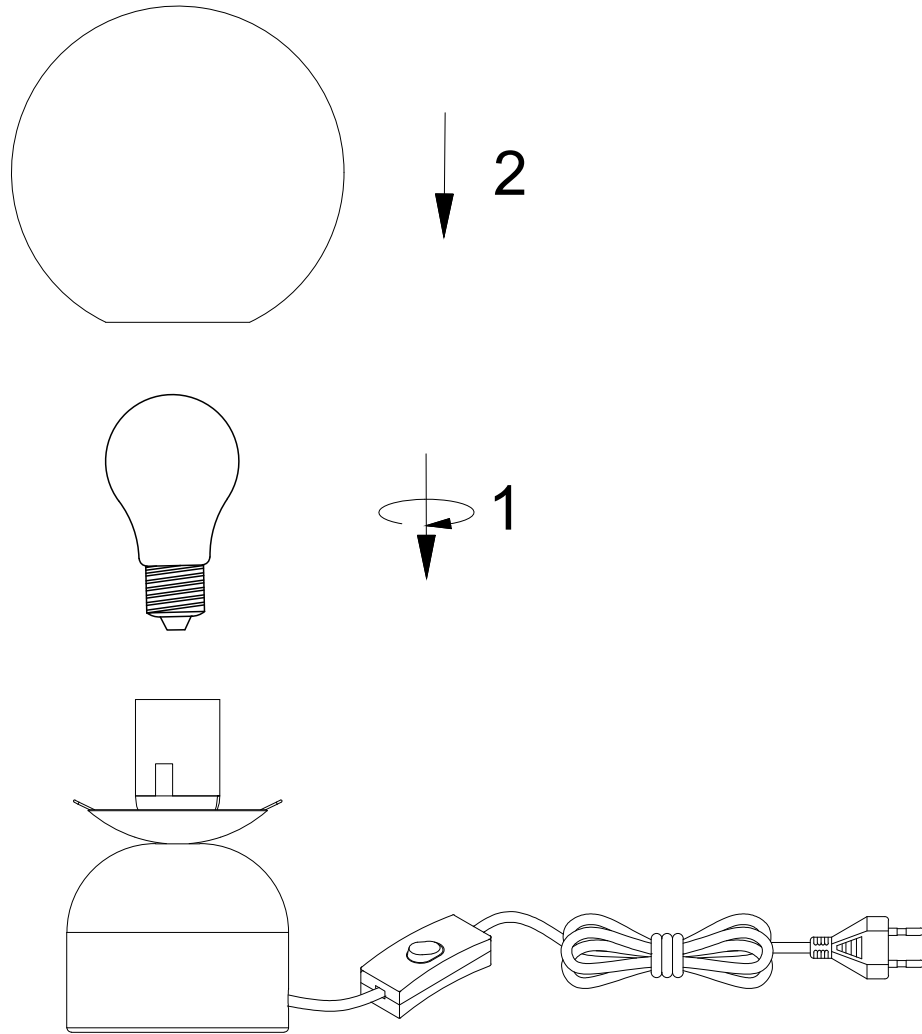

# NOVA LUCE

9050164

1. Apply the bulb
2. Apply the glass