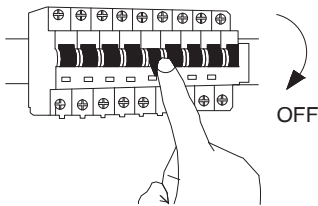

NOVA LUCE

9844056

1

Turn off the general switch

2

Create a CutOut

3

Connect wires

4

Fix the luminaire to the ceiling

5

Turn on the general switch

6

Turn on the light