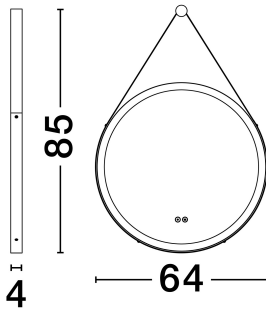

NOVA LUCE

PRODUCT DATASHEET

Version: 001

PRODUCT PHOTOGRAPH

TECHNICAL DRAWING

GENERAL INFORMATION

Product Code	9006025
Collection	Indoor
Product Category	Bathroom
Product Family	Rems
Mounting Location	Ceiling
Application Environment	Indoor
Specifications	N/A

DIMENSION & WEIGHT

LxWxH (cm)	D: 64 W: 4 H: 85
Cut Out (cm)	N/A
Weight (Kgr)	8

MATERIAL & COLOR

Product Color	Sandy Black
Body Material	Aluminium & Mirror Glass

APPLICATION & MOUNTING

Ambient Working Temp.	Max 45°C
Type of Protection	IP44
Dimmable	No
Type of Dimming	N/A
Mounting type	Surface
Mounting Depth (cm)	N/A
Led Module Replaceable	No
Light Source	LED

Power (Nominal)	29W
Input voltage (Nominal)	220-240V
Mains Frequency	50/60Hz

PHOTOMETRICAL DATA

Luminous Flux	701lm
Color Temperature	4000K
Light Color (Designation)	Neutral White

WARRANTY

Warranty	3 Years
----------	----------------