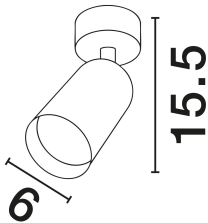

NOVA LUCE

PRODUCT DATASHEET

Version: 001

PRODUCT PHOTOGRAPH

GENERAL INFORMATION

Product Code	9011533
Collection	Indoor
Product Category	Ceiling
Product Family	Reig
Mounting Location	Ceiling
Application Environment	Indoor
Specifications	N/A

DIMENSION & WEIGHT

LxWxH (cm)	D: 6 H: 15.5
Cut Out (cm)	N/A
Weight (Kgr)	0.17

MATERIAL & COLOR

Product Color	Sandy Black
Body Material	Aluminium

TECHNICAL DRAWING

APPLICATION & MOUNTING

Ambient Working Temp.	Max 45°C
Type of Protection	IP20
Dimmable	Yes
Type of Dimming	N/A
Mounting type	Surface
Mounting Depth (cm)	N/A
Led Module Replaceable	Yes
Light Source	GU10

Power (Nominal)	1x10W
Input voltage (Nominal)	100-240V
Mains Frequency	50/60Hz

PHOTOMETRICAL DATA

Luminous Flux	N/A
Color Temperature	N/A
Light Color (Designation)	N/A

WARRANTY

Warranty	3 Years
----------	----------------