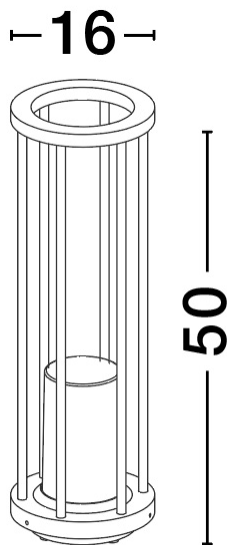

## PRODUCT PHOTOGRAPH

## TECHNICAL DRAWING

## DIMENSION & WEIGHT

LxWxH (cm)	D: 16 H: 50
Cut out (cm)	N/A
Weight (Kgr)	1.25