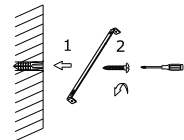

NOVA LUCE

9180120, 9180121
9180122, 9180123

①

Turn off the general switch

②

Drill with a 0.6 cm

③

Apply plastic anchors

④

Apply the element with a screw

⑤

Connect parts together

⑥

Turn on the general switch