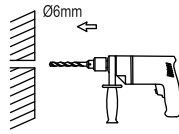

NOVA LUCE

9180120, 9180121
9180122, 9180123

①

Turn off the general switch

②

Drill with a 0.6 cm

③

Apply plastic anchors

④

Apply the element with a screw

⑤

Connect parts together

⑥

Turn on the general switch