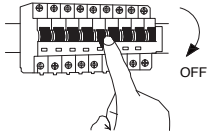

NOVA LUCE

9180120, 9180121
9180122, 9180123

①

Turn off the general switch

②

Drill with a 0.6 cm

③

Apply plastic anchors

④

Apply the element with a screw

⑤

Connect parts together

⑥

Turn on the general switch