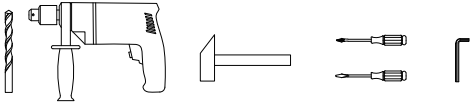

NOVA LUCE

9180120, 9180121
9180122, 9180123

①

Turn off the general switch

②

Drill with a 0.6 cm

③

Apply plastic anchors

④

Apply the element with a screw

⑤

Connect parts together

⑥

Turn on the general switch