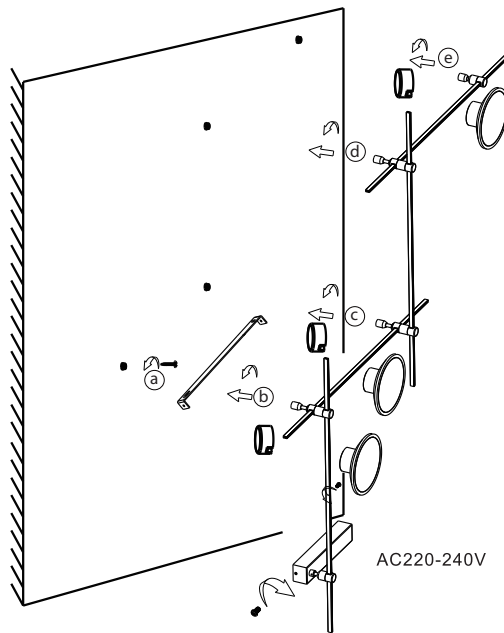

NOVA LUCE

9180120, 9180121
9180122, 9180123

①

Turn off the general switch

②

Drill with a 0.6 cm

③

Apply plastic anchors

④

Apply the element with a screw

⑤

Connect parts together

⑥

Turn on the general switch