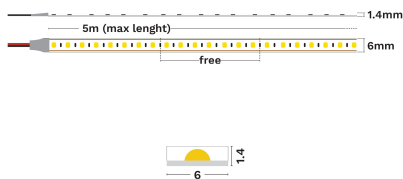

COMPATIBLE WITH

— On/Off Driver: N/A

— Triac Driver: N/A

— Dali Driver: N/A

GENERAL INFORMATION

Product Code	9621540
Product Category	Led Strips
Product Family	Free He
Mounting Location	N/A
Application Environment	Indoor

DIMENSION & WEIGHT

LxWxH (cm)	L:5m 6 mm
Cut out (cm)	N/A
Weight (Kgr)	N/A

MATERIAL & COLOR

Product Color	N/A
Body Material	Aluminium
Cover Material	N/A

APPLICATION & MOUNTING

Ambient Working Temp.	45 C
Type of Protection	IP20
Protection Class IK	N/A
Dimmable	Yes
Type of Dimming (Optional)	Triac/Dali
Mounting type	N/A
Mounting Depth (cm)	N/A
Led Module Replaceable	No
Light Source	Led
Adjustable	No

NOVA LUCE S.A

Schimatari Viotias
32009, Greece

+30 22620 58 121
+30 22620 56 743

info@novaluce.com
www.novaluce.com