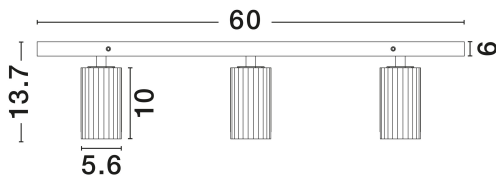

NOVA LUCE

PRODUCT DATASHEET

Version: 001

PRODUCT PHOTOGRAPH

GENERAL INFORMATION

Product Code	9011607
Collection	Indoor
Product Category	Ceiling
Product Family	Zelos
Mounting Location	Ceiling
Application Environment	Indoor
Specifications	N/A

DIMENSION & WEIGHT

LxWxH (cm)	L: 60 W: 6 H: 13.7
Cut Out (cm)	N/A
Weight (Kgr)	1.025

MATERIAL & COLOR

Product Color	Sandy Black
Body Material	Aluminium

TECHNICAL DRAWING

APPLICATION & MOUNTING

Ambient Working Temp.	Max 45°C
Type of Protection	IP20
Dimmable	Yes
Type of Dimming	N/A
Mounting type	Surface
Mounting Depth (cm)	N/A
Led Module Replaceable	Yes
Light Source	GU10

NOVA LUCE S.A

Schimatari Viotias
32009, Greece

+30 22620 58 121
+30 22620 56 743

info@novaluce.com
www.novaluce.com