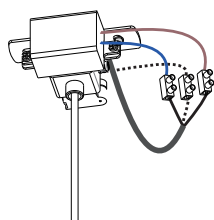

NOVA LUCE

9102592

1

Turn off the general switch

2

Dismantle the product

3

Apply screws with plastic anchors

4

Connect the wires

5

Tight them with a screw driver

6

Assemble the product

7

Turn on the general switch