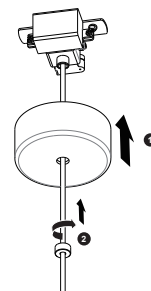

NOVA LUCE

9102592

1

Turn off the general switch

2

Dismantle the product

3

Apply screws with plastic anchors

4

Connect the wires

5

Tight them with a screw driver

6

Assemble the product

7

Turn on the general switch