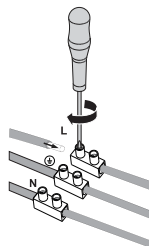

NOVA LUCE

9102592

1

Turn off the general switch

2

Dismantle the product

3

Apply screws with plastic anchors

4

Connect the wires

5

Tight them with a screw driver

6

Assemble the product

7

Turn on the general switch