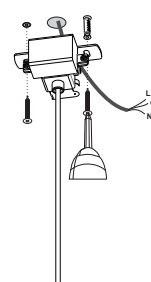

NOVA LUCE

9102592

1

Turn off the general switch

2

Dismantle the product

3

Apply screws with plastic anchors

4

Connect the wires

5

Tight them with a screw driver

6

Assemble the product

7

Turn on the general switch