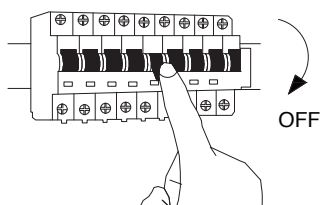

NOVA LUCE

9102592

1

Turn off the general switch

2

Dismantle the product

3

Apply screws with plastic anchors

4

Connect the wires

5

Tight them with a screw driver

6

Assemble the product

7

Turn on the general switch