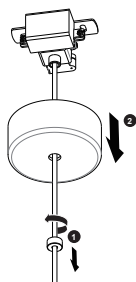

NOVA LUCE

9102592

1

Turn off the general switch

2

Dismantle the product

3

Apply screws with plastic anchors

4

Connect the wires

5

Tight them with a screw driver

6

Assemble the product

7

Turn on the general switch