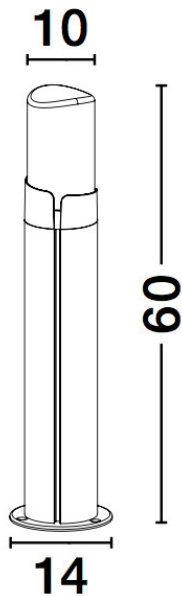

NOVA LUCE

PRODUCT DATASHEET

Version: 001

PRODUCT PHOTOGRAPH

GENERAL INFORMATION

Product Code	9209212
Collection	Outdoor
Product Category	Bollard
Product Family	PYRO
Mounting Location	Floor
Application Environment	Outdoor

DIMENSION & WEIGHT

LxWxH (cm)	D: 10 H: 60
Cut out (cm)	N/A
Weight (Kgr)	1.9

MATERIAL & COLOR

Product Color	Dark Grey
Body Material	Aluminum-Acrylic

TECHNICAL DRAWING

APPLICATION & MOUNTING

Ambient Working Temp.	Max 40 °C
Type of Protection	IP54
Dimmable	No
Type of Dimming (Optional)	N/A
Mounting type	Surface
Mounting Depth (cm)	N/A
Led Module Replaceable	Yes
Light Source	E27

Power (Nominal)	12W
Input voltage (Nominal)	220-240Vac
Mains Frequency	50/60Hz

PHOTOMETRICAL DATA

Luminous Flux	N/A
Color Temperature	N/A
Light Color (Designation)	N/A

WARRANTY

Warranty	3 Years
----------	----------------