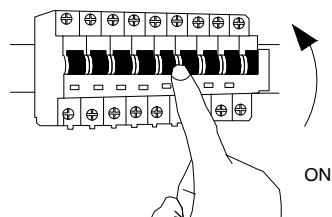

NOVA LUCE

9289083

1

Turn off the general switch

2

Mark & drill holes
Apply plastic anchors & tie up screws

3

Connect wires

4

Apply screws to make it stable

5

Turn on the general switch