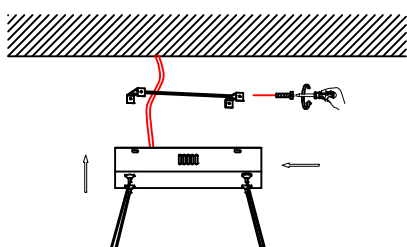

NOVA LUCE

9289083

1

Turn off the general switch

2

Mark & drill holes
Apply plastic anchors & tie up screws

3

Connect wires

4

Apply screws to make it stable

5

Turn on the general switch