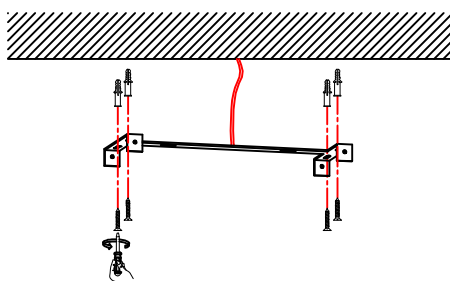

NOVA LUCE

9289083

1

Turn off the general switch

2

Mark & drill holes
Apply plastic anchors & tie up screws

3

Connect wires

4

Apply screws to make it stable

5

Turn on the general switch