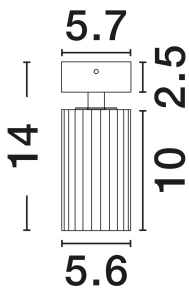

NOVA LUCE

PRODUCT DATASHEET

Version: 001

PRODUCT PHOTOGRAPH

GENERAL INFORMATION

Product Code	9011600
Collection	Indoor
Product Category	Ceiling
Product Family	Zelos
Mounting Location	Ceiling
Application Environment	Indoor
Specifications	N/A

DIMENSION & WEIGHT

LxWxH (cm)	D: 5.6 H: 14
Cut Out (cm)	N/A
Weight (Kgr)	0.185

MATERIAL & COLOR

Product Color	Sandy White
Body Material	Aluminium

TECHNICAL DRAWING

APPLICATION & MOUNTING

Ambient Working Temp.	Max 45°C
Type of Protection	IP20
Dimmable	Yes
Type of Dimming	N/A
Mounting type	Surface
Mounting Depth (cm)	N/A
Led Module Replaceable	Yes
Light Source	GU10

NOVA LUCE S.A

Schimatari Viotias
32009, Greece

+30 22620 58 121
+30 22620 56 743

info@novaluce.com
www.novaluce.com