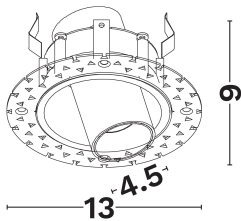

NOVA LUCE

PRODUCT DATASHEET

Version: 001

PRODUCT PHOTOGRAPH

TECHNICAL DRAWING

COMPATIBLE WITH

- On/Off Driver: Included
- Triac Driver: 9844008
- Dali Driver: 9621523

GENERAL INFORMATION

Product Code	9232208
Product Category	Downlights
Product Family	Pulse
Mounting Location	
Application Environment	Indoor

DIMENSION & WEIGHT

LxWxH (cm)	D:13 H:9
Cut out (cm)	9,5
Weight (Kgr)	N/A

MATERIAL & COLOR