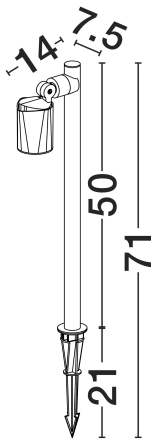

NOVA LUCE

PRODUCT DATASHEET

Version: 001

PRODUCT PHOTOGRAPH

TECHNICAL DRAWING

GENERAL INFORMATION

| | |
|-------------------------|---------|
| Product Code | 9030156 |
| Collection | Outdoor |
| Product Category | Bollard |
| Product Family | Spy |
| Mounting Location | Ground |
| Application Environment | Outdoor |
| Specifications | N/A |

DIMENSION & WEIGHT

| | |
|--------------|------------------------|
| LxWxH (cm) | H:50 cm (+21 cm spike) |
| Cut out (cm) | N/A |
| Weight (Kgr) | 0.81 |

MATERIAL & COLOR

| | |
|---------------|-------------------|
| Product Color | Sandy Black |
| Body Material | Aluminium & Glass |

| | |
|-------------------------|-------------------|
| Power (Nominal) | 10w |
| Input voltage (Nominal) | 220-240Vac |
| Mains Frequency | 50/60Hz |

PHOTOMETRICAL DATA

| | |
|---------------------------|------------|
| Luminous Flux | N/A |
| Color Temperature | N/A |
| Light Color (Designation) | N/A |