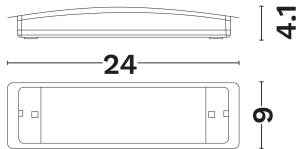

TECHNICAL DRAWING

MATERIAL & COLOR

Product Color	N/A
Body Material	Pc
Cover Material	N/A

APPLICATION & MOUNTING

Ambient Working Temp.	45 C
Type of Protection	IP42
Protection Class IK	N/A
Dimmable	N/A
Type of Dimming (Optional)	N/A
Mounting type	N/A
Mounting Depth (cm)	N/A
Led Module Replaceable	N/A
Light Source	N/A
Adjustable	N/A

COMPATIBLE WITH

— On/Off Driver: N/A

— Triac Driver: N/A

— Dali Driver: N/A

NOVA LUCE S.A

Schimatari Viotias
32009, Greece

+30 22620 58 121
+30 22620 56 743

info@novaluce.com
www.novaluce.com