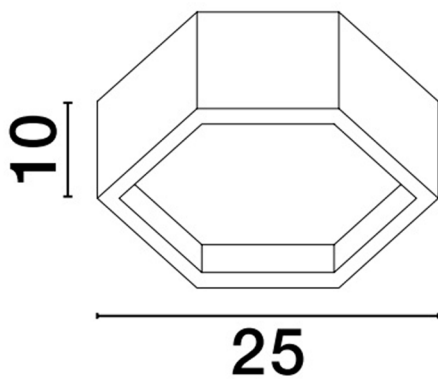

NOVA LUCE

PRODUCT DATASHEET

Version: 001

PRODUCT PHOTOGRAPH

TECHNICAL DRAWING

GENERAL INFORMATION

Product Code	9212313
Collection	Decorative
Product Category	Ceiling
Product Family	Samba
Mounting Location	Ceiling
Application Environment	Indoor

DIMENSION & WEIGHT

LxWxH (cm)	D: 25 H: 10
Cut out (cm)	N/A
Weight (Kgr)	1.1

MATERIAL & COLOR

Product Color	Sandy White
Body Material	Aluminium & Acrylic

APPLICATION & MOUNTING

Ambient Working Temp.	Max 45 oC
Type of Protection	IP20
Dimmable	No
Type of Dimming (Optional)	N/A
Mounting type	Ceiling
Mounting Depth (cm)	N/A
Led Module Replaceable	No
Light Source	LED

Power (Nominal)	10W
Input voltage (Nominal)	220-240Vac
Mains Frequency	50/60Hz

PHOTOMETRICAL DATA

Luminous Flux	600 lm
Color Temperature	3000K
Light Color (Designation)	Warm White

WARRANTY

Warranty	3 Years
----------	----------------