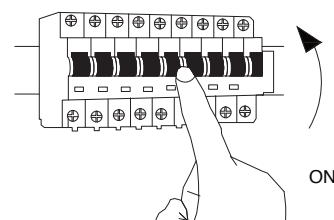

NOVA LUCE

9030749 9030750

1

Turn off the general switch

2

Take all parts from the original package, rotate the Luminaire to the aluminium and then rotate the fixture to the base

3

Secure the mounting base to desired orientation with hex nuts and washers provided.

4

Connect the wires with waterproof wire connector(not provided) .

5

Fixed the fixture by using screw nuts provided.

6

Turn on the general switch