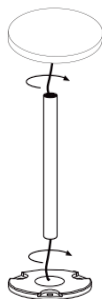

NOVA LUCE

9030749 9030750

1

Turn off the general switch

2

Take all parts from the original package, rotate the Luminaire to the aluminium and then rotate the fixture to the base

3

Secure the mounting base to desired orientation with hex nuts and washers provided.

4

Connect the wires with waterproof wire connector(not provided) .

5

Fixed the fixture by using screw nuts provided.

6

Turn on the general switch