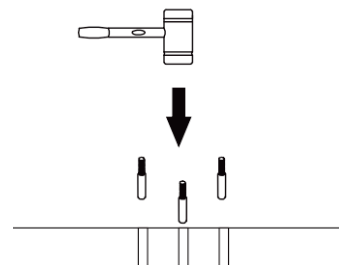

NOVA LUCE

9030749 9030750

1

Turn off the general switch

2

Take all parts from the original package, rotate the Luminaire to the aluminium and then rotate the fixture to the base

3

Secure the mounting base to desired orientation with hex nuts and washers provided.

4

Connect the wires with waterproof wire connector(not provided) .

5

Fixed the fixture by using screw nuts provided.

6

Turn on the general switch