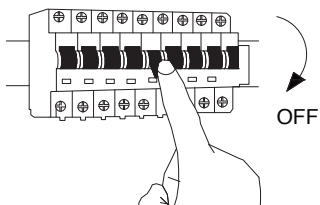

NOVA LUCE

9030749 9030750

1

Turn off the general switch

2

Take all parts from the original package, rotate the Luminaire to the aluminium and then rotate the fixture to the base

3

Secure the mounting base to desired orientation with hex nuts and washers provided.

4

Connect the wires with waterproof wire connector(not provided) .

5

Fixed the fixture by using screw nuts provided.

6

Turn on the general switch