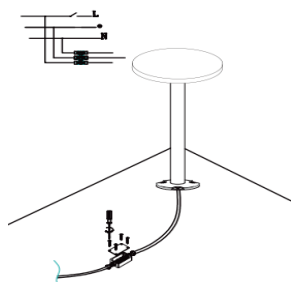

NOVA LUCE

9030749 9030750

1

Turn off the general switch

2

Take all parts from the original package, rotate the Luminaire to the aluminium and then rotate the fixture to the base

3

Secure the mounting base to desired orientation with hex nuts and washers provided.

4

Connect the wires with waterproof wire connector(not provided) .

5

Fixed the fixture by using screw nuts provided.

6

Turn on the general switch