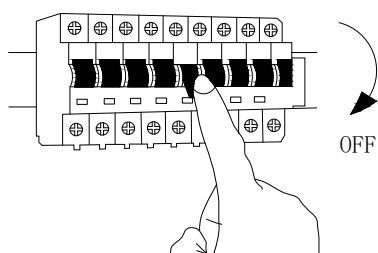

# NOVA LUCE

9009220

①

Turn off the general Switch

②

Drill holes & apply plastic anchors  
With screws

③

Connect the wires

④

Apply the side screws

⑤

By rotating  
Apply the glass into place

⑥

Turn on the general switch