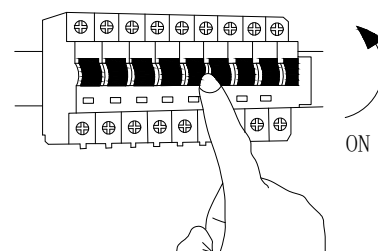

# NOVA LUCE

9009220

①

Turn off the general Switch

②

Drill holes & apply plastic anchors  
With screws

③

Connect the wires

④

Apply the side screws

⑤

By rotating  
Apply the glass into place

⑥

Turn on the general switch