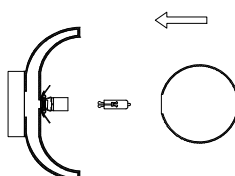

# NOVA LUCE

9009220

①

Turn off the general Switch

②

Drill holes & apply plastic anchors  
With screws

③

Connect the wires

④

Apply the side screws

⑤

By rotating  
Apply the glass into place

⑥

Turn on the general switch