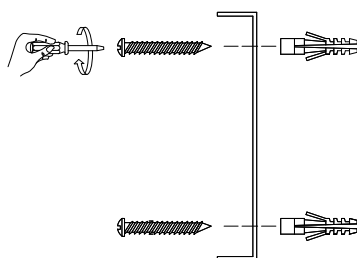

# NOVA LUCE

9009220

①

Turn off the general Switch

②

Drill holes & apply plastic anchors  
With screws

③

Connect the wires

④

Apply the side screws

⑤

By rotating  
Apply the glass into place

⑥

Turn on the general switch