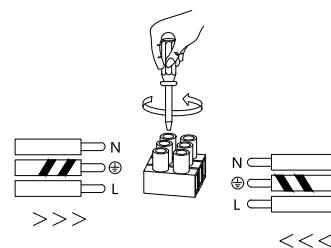

# NOVA LUCE

9009220

①

Turn off the general Switch

②

Drill holes & apply plastic anchors  
With screws

③

Connect the wires

④

Apply the side screws

⑤

By rotating  
Apply the glass into place

⑥

Turn on the general switch