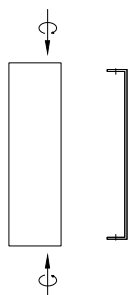

# NOVA LUCE

9009220

①

Turn off the general Switch

②

Drill holes & apply plastic anchors  
With screws

③

Connect the wires

④

Apply the side screws

⑤

By rotating  
Apply the glass into place

⑥

Turn on the general switch