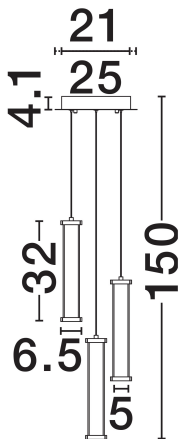

### TECHNICAL DRAWING

### DIMENSION & WEIGHT

LxWxH (cm)	D: 25 H: 150
Cut Out (cm)	N/A
Weight (Kgr)	3.6