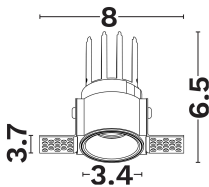

TECHNICAL DRAWING

COMPATIBLE WITH

— On/Off Driver: 9030470

— Triac Driver: 9844008(Remote)

— Dali Driver: 9844146

GENERAL INFORMATION

Product Code	9030784
Product Category	Downlights
Product Family	Ambry
Mounting Location	Ceiling
Application Environment	Indoor

DIMENSION & WEIGHT

LxWxH (cm)	L:8 W:3.4 H:6.5
Cut out (cm)	4,5
Weight (Kgr)	N/A

MATERIAL & COLOR

Product Color	White
Body Material	Aluminium
Cover Material	N/A

APPLICATION & MOUNTING

Ambient Working Temp.	45 C
Type of Protection	IP20
Protection Class IK	IK05
Dimmable	Yes
Type of Dimming (Optional)	Triac/Dali
Mounting type	Trimless
Mounting Depth (cm)	Ceiling
Led Module Replaceable	No
Light Source	Led
Adjustable	No

NOVA LUCE S.A

Schimatari Viotias
32009, Greece

+30 22620 58 121
+30 22620 56 743

info@novaluce.com
www.novaluce.com