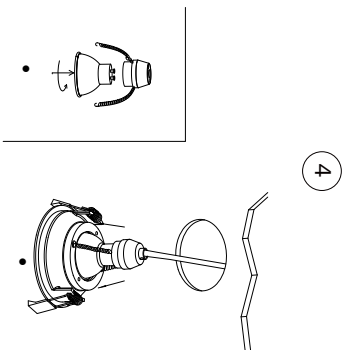

NOVA LUCE

7201402

Turn off the general switch

Map

Connect the wires

Apply the bulb

Apply the product in to place

Turn on the general switch