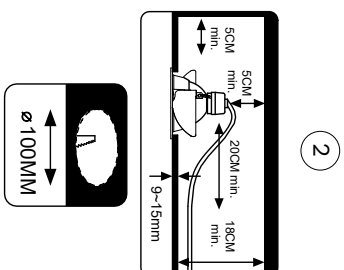

NOVA LUCE

7201402

Turn off the general switch

Map

Connect the wires

Apply the bulb

Apply the product in to place

Turn on the general switch