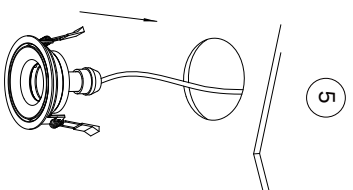

NOVA LUCE

7201402

Turn off the general switch

Map

Connect the wires

Apply the bulb

Apply the product in to place

Turn on the general switch