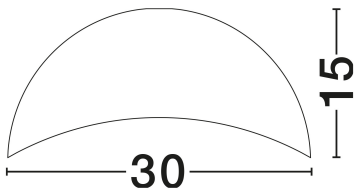

TECHNICAL DRAWING

GENERAL INFORMATION

Product Code	9695306
Collection	Indoor
Product Category	Ceiling
Product Family	Opsi
Mounting Location	Ceiling
Application Environment	Indoor
Specifications	N/A

DIMENSION & WEIGHT

LxWxH (cm)	D: 30 H: 15
Cut Out (cm)	N/A
Weight (Kgr)	0.5

MATERIAL & COLOR

Product Color	Sandy White
Body Material	Metal

APPLICATION & MOUNTING

Ambient Working Temp.	Max 45°C
Type of Protection	IP20
Dimmable	Yes
Type of Dimming	N/A
Mounting type	Surface
Mounting Depth (cm)	N/A
Led Module Replaceable	Yes
Light Source	E27

NOVA LUCE S.A

Schimatari Viotias
32009, Greece

+30 22620 58 121
+30 22620 56 743

info@novaluce.com
www.novaluce.com