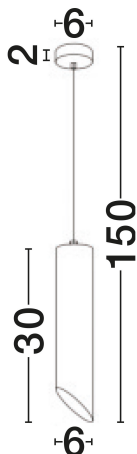

NOVA LUCE

PRODUCT DATASHEET

Version: 001

PRODUCT PHOTOGRAPH

GENERAL INFORMATION

Product Code	9184376
Collection	Indoor
Product Category	Suspension
Product Family	Pero
Mounting Location	Suspension
Application Environment	Indoor
Specifications	N/A

DIMENSION & WEIGHT

LxWxH (cm)	D: 6 H1: 30 H2: 150
Cut Out (cm)	N/A
Weight (Kgr)	0

MATERIAL & COLOR

Product Color	Sandy Black & Gold
Body Material	Aluminium

APPLICATION & MOUNTING

Ambient Working Temp.	Max 45°C
Type of Protection	IP20
Dimmable	Yes
Type of Dimming	N/A
Mounting type	Surface
Mounting Depth (cm)	N/A
Led Module Replaceable	Yes
Light Source	GU10

TECHNICAL DRAWING

NOVA LUCE S.A

Schimatari Viotias
32009, Greece

+30 22620 58 121
+30 22620 56 743

info@novaluce.com
www.novaluce.com

NOVA LUCE

PRODUCT DATASHEET

Version: 001

ELECTRICAL DATA

Power (Nominal)	1x10W
Input voltage (Nominal)	100-240V
Mains Frequency	50/60Hz

PHOTOMETRICAL DATA

Luminus Flux	N/A
Color Temperature	N/A
Light Color (Designation)	N/A

WARRANTY

Warranty	3 Years
----------	----------------