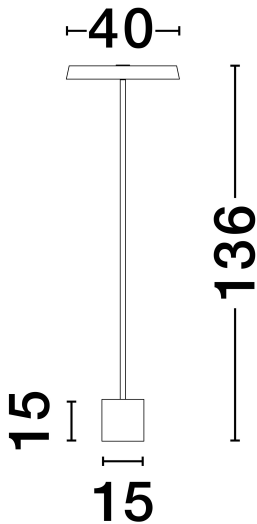

NOVA LUCE

PRODUCT DATASHEET

Version: 001

PRODUCT PHOTOGRAPH

TECHNICAL DRAWING

GENERAL INFORMATION

Product Code	9223417
Collection	Indoor
Product Category	Floor
Product Family	Vetro
Mounting Location	Floor
Application Environment	Indoor
Specifications	N/A

DIMENSION & WEIGHT

LxWxH (cm)	D: 40 H: 136
Cut Out (cm)	N/A
Weight (Kgr)	2.3

MATERIAL & COLOR

Product Color	Matt Green
Body Material	Aluminium & Acrylic

APPLICATION & MOUNTING

Ambient Working Temp.	Max 45°C
Type of Protection	IP20
Dimmable	No
Type of Dimming	N/A
Mounting type	Surface
Mounting Depth (cm)	N/A
Led Module Replaceable	No
Light Source	LED

Power (Nominal)	33W
Input voltage (Nominal)	220-240V
Mains Frequency	50/60Hz

PHOTOMETRICAL DATA

Luminous Flux	2666lm
Color Temperature	3000K
Light Color (Designation)	Warm White

WARRANTY

Warranty	3 Years
----------	----------------