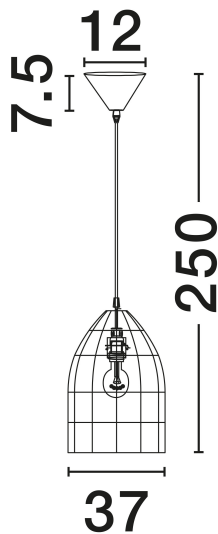

NOVA LUCE

PRODUCT DATASHEET

Version: 001

PRODUCT PHOTOGRAPH

TECHNICAL DRAWING

GENERAL INFORMATION

Product Code	9586605
Collection	Indoor
Product Category	Suspension
Product Family	Mapi
Mounting Location	Ceiling
Application Environment	Indoor
Specifications	N/A

DIMENSION & WEIGHT

LxWxH (cm)	D: 37 H: 250
Cut Out (cm)	N/A
Weight (Kgr)	1.97

MATERIAL & COLOR

Product Color	Natural & Red & Sandy Black
Body Material	Hyacinth & Rope & Steel

APPLICATION & MOUNTING

Ambient Working Temp.	Max 45°C
Type of Protection	IP20
Dimmable	Yes
Type of Dimming	N/A
Mounting type	Surface
Mounting Depth (cm)	N/A
Led Module Replaceable	Yes
Light Source	E27

Power (Nominal)	1x12W
Input voltage (Nominal)	100-240V
Mains Frequency	50/60Hz

PHOTOMETRICAL DATA

Luminous Flux	N/A
Color Temperature	N/A
Light Color (Designation)	N/A

WARRANTY

Warranty	3 Years
----------	----------------