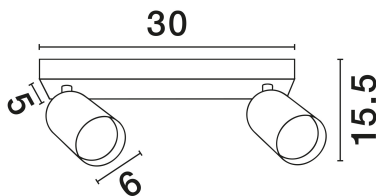

TECHNICAL DRAWING

APPLICATION & MOUNTING

Ambient Working Temp.	Max 45°C
Type of Protection	IP20
Dimmable	Yes
Type of Dimming	N/A
Mounting type	Surface
Mounting Depth (cm)	N/A
Led Module Replaceable	Yes
Light Source	GU10

NOVA LUCE S.A

Schimatari Viotias
32009, Greece

+30 22620 58 121
+30 22620 56 743

info@novaluce.com
www.novaluce.com