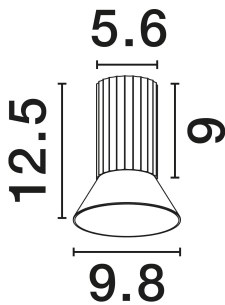

NOVA LUCE

PRODUCT DATASHEET

Version: 001

PRODUCT PHOTOGRAPH

GENERAL INFORMATION

Product Code	9011439
Collection	Indoor
Product Category	Ceiling
Product Family	Luvia
Mounting Location	Ceiling
Application Environment	Indoor
Specifications	N/A

DIMENSION & WEIGHT

LxWxH (cm)	D: 9.8 H: 12.5
Cut Out (cm)	N/A
Weight (Kgr)	0.125

MATERIAL & COLOR

Product Color	Oxide Bronze &Black
Body Material	Aluminium

APPLICATION & MOUNTING

Ambient Working Temp.	Max 45°C
Type of Protection	IP20
Dimmable	Yes
Type of Dimming	N/A
Mounting type	Surface
Mounting Depth (cm)	N/A
Led Module Replaceable	Yes
Light Source	MR16/GU10

TECHNICAL DRAWING

NOVA LUCE S.A

Schimatari Viotias
32009, Greece

+30 22620 58 121
+30 22620 56 743

info@novaluce.com
www.novaluce.com

NOVA LUCE

PRODUCT DATASHEET

Version: 001

ELECTRICAL DATA

Power (Nominal)	1x10W
Input voltage (Nominal)	100-240V
Mains Frequency	50/60Hz

PHOTOMETRICAL DATA

Luminus Flux	N/A
Color Temperature	N/A
Light Color (Designation)	N/A

WARRANTY

Warranty	3 Years
----------	----------------