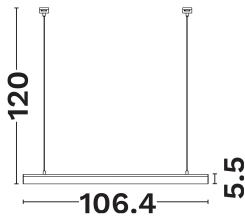

NOVA LUCE

PRODUCT DATASHEET

Version: 001

PRODUCT PHOTOGRAPH

GENERAL INFORMATION

Product Code	9009055
Product Category	Systems
Product Family	Uprail
Mounting Location	Ceiling
Application Environment	Indoor

DIMENSION & WEIGHT

LxWxH (cm)	106.4 W:2.3 H:120 cm
Cut out (cm)	N/A
Weight (Kgr)	N/A

TECHNICAL DRAWING

MATERIAL & COLOR

Product Color	Black
Body Material	Aluminium
Cover Material	N/A

APPLICATION & MOUNTING

Ambient Working Temp.	45 C
Type of Protection	IP20
Protection Class IK	IK04
Dimmable	Yes
Type of Dimming (Optional)	Triac
Mounting type	Track
Mounting Depth (cm)	Ceiling
Led Module Replaceable	No
Light Source	Led
Adjustable	No

NOVA LUCE

PRODUCT DATASHEET

Version: 001

ELECTRICAL DATA

Power (Nominal)	22
Input voltage (Nominal)	24Vdc
Mains Frequency	50/60Hz
Output voltage	N/A
Output Current	N/A
Power Factor	N/A
Efficiency	N/A
SVM	N/A
Pst	N/A
Class	III

PHOTOMETRICAL DATA

Luminous Flux	1301
Luminous Efficacy	59.1
Color Temperature	3000
Light Color (Designation)	Warm White
CRI	>90
SDCM	<3
Beam Angle	30
UGR	<13

LIFESPAN

Lifetime	50000
----------	--------------