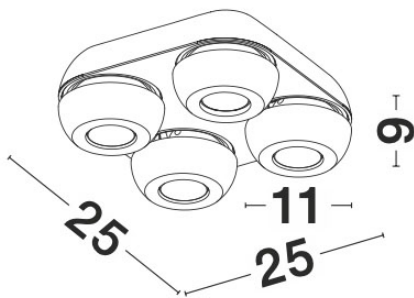

NOVA LUCE

PRODUCT DATASHEET

Version: 001

PRODUCT PHOTOGRAPH

GENERAL INFORMATION

Product Code	9105203
Collection	Decorative
Product Category	Spotlights
Product Family	Gon
Mounting Location	Wall
Application Environment	Indoor

DIMENSION & WEIGHT

LxWxH (cm)	L: 25 W: 25 H: 9
Cut out (cm)	N/A
Weight (Kgr)	2.0

TECHNICAL DRAWING

MATERIAL & COLOR

Product Color	Sandy White
Body Material	Aluminium

APPLICATION & MOUNTING

Ambient Working Temp.	Max 45 oC
Type of Protection	IP20
Dimmable	No
Type of Dimming (Optional)	N/A
Mounting type	Wall
Mounting Depth (cm)	N/A
Led Module Replaceable	No
Light Source	LED