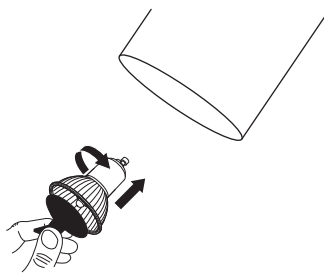

NOVA LUCE

9184376

1

Turn off the general switch

2

Mark and drill holes

3

Apply plastic anchors
& tie up screws

4

Connect the wires

5

Apply the bulb by rotate

6

Fix it into place
by tying up side screws

7

Turn on the general switch