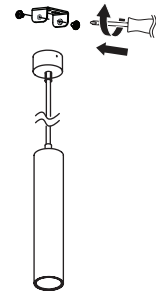

NOVA LUCE

9184376

1

Turn off the general switch

2

Mark and drill holes

3

Apply plastic anchors
& tie up screws

4

Connect the wires

5

Apply the bulb by rotate

6

Fix it into place
by tying up side screws

7

Turn on the general switch