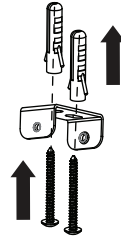

NOVA LUCE

9184376

1

Turn off the general switch

2

Mark and drill holes

3

Apply plastic anchors
& tie up screws

4

Connect the wires

5

Apply the bulb by rotate

6

Fix it into place
by tying up side screws

7

Turn on the general switch