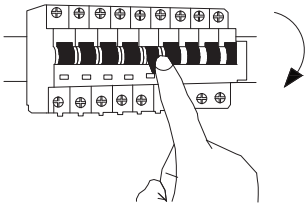

NOVA LUCE

9184376

1

Turn off the general switch

2

Mark and drill holes

3

Apply plastic anchors
& tie up screws

4

Connect the wires

5

Apply the bulb by rotate

6

Fix it into place
by tying up side screws

7

Turn on the general switch