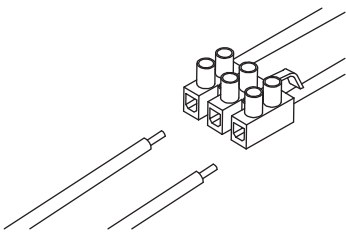

NOVA LUCE

9184376

1

Turn off the general switch

2

Mark and drill holes

3

Apply plastic anchors
& tie up screws

4

Connect the wires

5

Apply the bulb by rotate

6

Fix it into place
by tying up side screws

7

Turn on the general switch