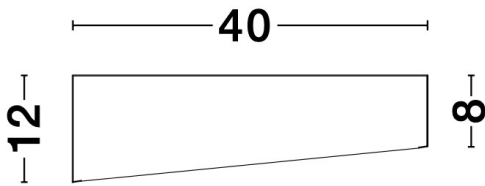

NOVA LUCE

PRODUCT DATASHEET

Version: 001

PRODUCT PHOTOGRAPH

TECHNICAL DRAWING

GENERAL INFORMATION

| | |
|-------------------------|------------|
| Product Code | 9111262 |
| Collection | Decorative |
| Product Category | Ceiling |
| Product Family | Maggio |
| Mounting Location | Ceiling |
| Application Environment | Indoor |

DIMENSION & WEIGHT

| | |
|--------------|-------------|
| LxWxH (cm) | D: 40 H: 12 |
| Cut out (cm) | N/A |
| Weight (Kgr) | 2.0 |

MATERIAL & COLOR

| | |
|---------------|---------------------|
| Product Color | Sandy White |
| Body Material | Aluminium & Acrylic |