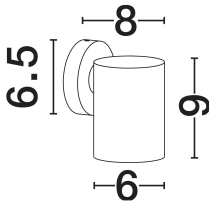

NOVA LUCE

PRODUCT DATASHEET

Version: 001

PRODUCT PHOTOGRAPH

TECHNICAL DRAWING

GENERAL INFORMATION

Product Code	9971462
Collection	Outdoor
Product Category	Wall
Product Family	Jackie
Mounting Location	Wall
Application Environment	Outdoor
Specifications	N/A

DIMENSION & WEIGHT

LxWxH (cm)	D:6.5 W:9 H:9.5 cm
Cut out (cm)	N/A
Weight (Kgr)	0.296

MATERIAL & COLOR

Product Color	Dark Anthracite
Body Material	Aluminium & Glass

APPLICATION & MOUNTING

Ambient Working Temp.	Max 45 oC
Type of Protection	IP65
Dimmable	No
Type of Dimming	N/A
Mounting type	Surface
Mounting Depth (cm)	N/A
Led Module Replaceable	No
Light Source	LED