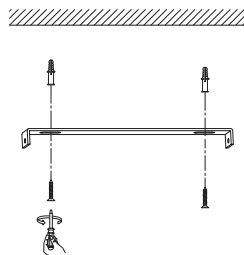

NOVA LUCE

9142498

1

Turn off the general switch

2

Drill holes Apply Plastic Anchors With Screws

3

Connect The Wires

4

Tight it up

5

Apply the side screws

Turn on the general switch