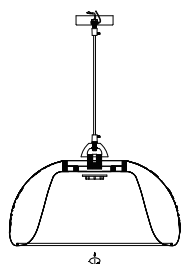

NOVA LUCE

9142498

1

Turn off the general switch

2

Drill holes Apply Plastic Anchors With Screws

3

Connect The Wires

4

Tight it up

5

Apply the side screws

Turn on the general switch