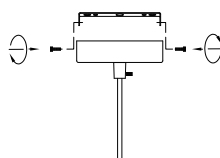

NOVA LUCE

9142498

1

Turn off the general switch

2

Drill holes Apply Plastic Anchors With Screws

3

Connect The Wires

4

Tight it up

5

Apply the side screws

Turn on the general switch