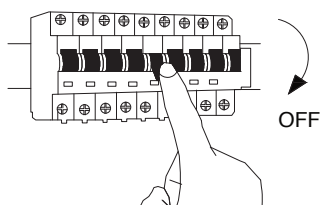

NOVA LUCE

9142498

1

Turn off the general switch

2

Drill holes Apply Plastic Anchors With Screws

3

Connect The Wires

4

Tight it up

5

Apply the side screws

Turn on the general switch