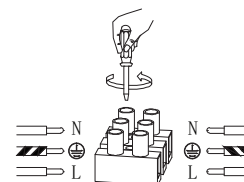

NOVA LUCE

9142498

1

Turn off the general switch

2

Drill holes Apply Plastic Anchors With Screws

3

Connect The Wires

4

Tight it up

5

Apply the side screws

Turn on the general switch