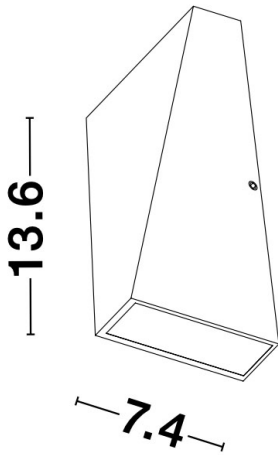

NOVA LUCE

PRODUCT DATASHEET

Version: 001

PRODUCT PHOTOGRAPH

TECHNICAL DRAWING

GENERAL INFORMATION

Product Code	9202261
Collection	Outdoor
Product Category	Wall
Product Family	Miley
Mounting Location	Wall
Application Environment	Outdoor

DIMENSION & WEIGHT

LxWxH (cm)	L: 7.4 W: 7.4 H: 13.6
Cut out (cm)	N/A
Weight (Kgr)	0.4

MATERIAL & COLOR

Product Color	Sandy White
Body Material	Aluminium & Glass

APPLICATION & MOUNTING

Ambient Working Temp.	Max 45 oC
Type of Protection	IP54
Dimmable	No
Type of Dimming (Optional)	N/A
Mounting type	Wall
Mounting Depth (cm)	N/A
Led Module Replaceable	No
Light Source	LED

Power (Nominal)	7W
Input voltage (Nominal)	220-240Vac
Mains Frequency	50/60Hz

PHOTOMETRICAL DATA

Luminous Flux	397 lm
Color Temperature	3000K
Light Color (Designation)	Warm White

WARRANTY

Warranty	3 Years
----------	----------------