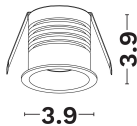

NOVA LUCE

PRODUCT DATASHEET

Version: 001

PRODUCT PHOTOGRAPH

GENERAL INFORMATION

Product Code	9110132
Product Category	Downlights
Product Family	Dustproof
Mounting Location	
Application Environment	Outdoor

DIMENSION & WEIGHT

LxWxH (cm)	D:3.9 H:3.9
Cut out (cm)	3,5
Weight (Kgr)	N/A

TECHNICAL DRAWING

MATERIAL & COLOR

Product Color	White
Body Material	Aluminium
Cover Material	N/A

APPLICATION & MOUNTING

Ambient Working Temp.	45 C
Type of Protection	IP65
Protection Class IK	IK04
Dimmable	Yes
Type of Dimming (Optional)	Dali
Mounting type	Recessed
Mounting Depth (cm)	Ceiling
Led Module Replaceable	No
Light Source	Led
Adjustable	No

PHOTOMETRICAL DATA

Luminous Flux	288
Luminous Efficacy	96
Color Temperature	3000
Light Color (Designation)	Warm White
CRI	>92
SDCM	<3
Beam Angle	36
UGR	<19

LIFESPAN

Lifetime	50000
----------	--------------