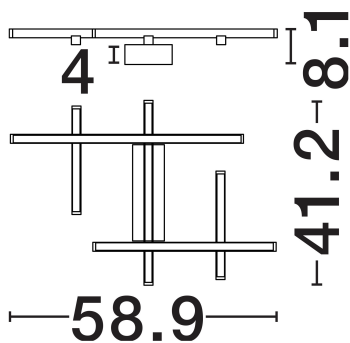

NOVA LUCE

PRODUCT DATASHEET

Version: 001

PRODUCT PHOTOGRAPH

GENERAL INFORMATION

Product Code	9002057
Collection	Indoor
Product Category	Ceiling
Product Family	Pace
Mounting Location	Wall
Application Environment	Indoor
Specifications	N/A

DIMENSION & WEIGHT

LxWxH (cm)	L : 58.9 W: 41.2 H: 8.1
Cut Out (cm)	N/A
Weight (Kgr)	1

MATERIAL & COLOR

Product Color	Sandy White
Body Material	Aluminium & Acrylic

TECHNICAL DRAWING

APPLICATION & MOUNTING

Ambient Working Temp.	Max 45°C
Type of Protection	IP20
Dimmable	Yes
Type of Dimming	Triac
Mounting type	Surface
Mounting Depth (cm)	N/A
Led Module Replaceable	No
Light Source	LED

Power (Nominal)	42W
Input voltage (Nominal)	220-240V
Mains Frequency	50/60Hz

PHOTOMETRICAL DATA

Luminous Flux	2373lm
Color Temperature	3000K
Light Color (Designation)	Warm White

WARRANTY

Warranty	3 Years
----------	----------------