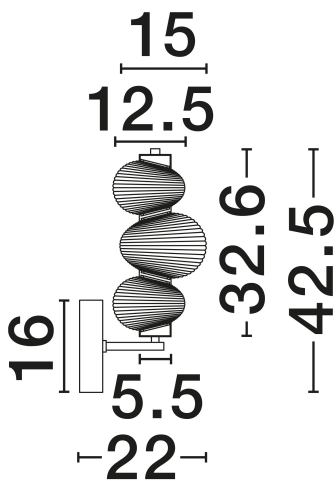

NOVA LUCE

PRODUCT DATASHEET

Version: 001

PRODUCT PHOTOGRAPH

TECHNICAL DRAWING

GENERAL INFORMATION

Product Code	9009189
Collection	Indoor
Product Category	Wall
Product Family	Leda
Mounting Location	Wall
Application Environment	Indoor
Specifications	N/A

DIMENSION & WEIGHT

LxWxH (cm)	D: 16 W: 22 H: 42.5
Cut Out (cm)	N/A
Weight (Kgr)	0.86

MATERIAL & COLOR

Product Color	Gradient Smokey Gray & Ghrome
Body Material	Glass & Metal

APPLICATION & MOUNTING

Ambient Working Temp.	Max 45°C
Type of Protection	IP20
Dimmable	Yes
Type of Dimming	Triac
Mounting type	Surface
Mounting Depth (cm)	N/A
Led Module Replaceable	No
Light Source	LED

Power (Nominal)	18W
Input voltage (Nominal)	220-240V
Mains Frequency	50/60Hz

PHOTOMETRICAL DATA

Luminous Flux	900lm
Color Temperature	3000K
Light Color (Designation)	Warm White

WARRANTY

Warranty	3 Years
----------	----------------