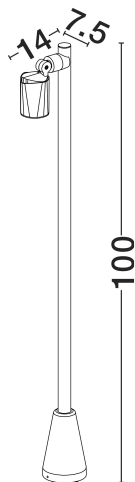

NOVA LUCE

PRODUCT DATASHEET

Version: 001

PRODUCT PHOTOGRAPH

TECHNICAL DRAWING

GENERAL INFORMATION

Product Code	9030157
Collection	Outdoor
Product Category	Bollard
Product Family	Spy
Mounting Location	Ground
Application Environment	Outdoor
Specifications	N/A

DIMENSION & WEIGHT

LxWxH (cm)	L:7.5 W:14 H:100 cm
Cut out (cm)	N/A
Weight (Kgr)	1.255

MATERIAL & COLOR

Product Color	Sandy Black
Body Material	Aluminium & Glass

APPLICATION & MOUNTING

Ambient Working Temp.	Max 45 oC
Type of Protection	IP65
Dimmable	N/A
Type of Dimming	N/A
Mounting type	Surface
Mounting Depth (cm)	N/A
Led Module Replaceable	Yes
Light Source	GU10

Power (Nominal)	10w
Input voltage (Nominal)	220-240Vac
Mains Frequency	50/60Hz

PHOTOMETRICAL DATA

Luminous Flux	N/A
Color Temperature	N/A
Light Color (Designation)	N/A

WARRANTY

Warranty	3 Years
----------	----------------