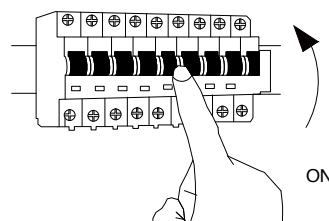

NOVA LUCE

9492620

1

Turn off the general switch

2

Dismantle the product

3

Drill holes apply screws with Plastic anchors & connect the wires

4

Apply the side screws

5

Turn on the general switch