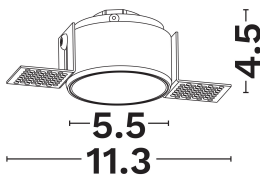

DIMENSION & WEIGHT

LxWxH (cm)	D: 6.5 H: 4.6 cm
Cut out (cm)	7,2
Weight (Kgr)	N/A

TECHNICAL DRAWING

MATERIAL & COLOR

Product Color	Black
Body Material	Aluminium
Cover Material	N/A

APPLICATION & MOUNTING

Ambient Working Temp.	45 C
Type of Protection	IP20
Protection Class IK	N/A
Dimmable	N/A
Type of Dimming (Optional)	N/A
Mounting type	Trimless
Mounting Depth (cm)	Ceiling
Led Module Replaceable	Yes
Light Source	Led Gu10 / Mr16
Adjustable	Yes