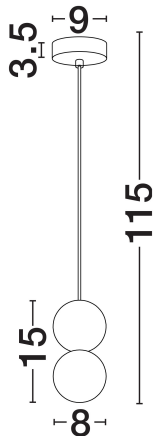

NOVA LUCE

PRODUCT DATASHEET

Version: 001

PRODUCT PHOTOGRAPH

TECHNICAL DRAWING

GENERAL INFORMATION

Product Code	9577017
Collection	Indoor
Product Category	Suspension
Product Family	Zero
Mounting Location	Wall
Application Environment	Indoor
Specifications	N/A

DIMENSION & WEIGHT

LxWxH (cm)	D: 8 H: 115
Cut Out (cm)	N/A
Weight (Kgr)	0.79

MATERIAL & COLOR

Product Color	White
Body Material	Gypsum & Opal Glass

APPLICATION & MOUNTING

Ambient Working Temp.	Max 45°C
Type of Protection	IP20
Dimmable	N/A
Type of Dimming	N/A
Mounting type	Surface
Mounting Depth (cm)	N/A
Led Module Replaceable	Yes
Light Source	G9

Power (Nominal)	1x5W
Input voltage (Nominal)	220-240V
Mains Frequency	50/60Hz

PHOTOMETRICAL DATA

Luminous Flux	N/A
Color Temperature	N/A
Light Color (Designation)	N/A

WARRANTY

Warranty	3 Years
----------	----------------