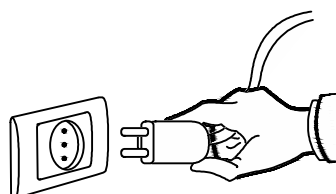

NOVA LUCE

9009307

①

Insert waterproof plug

②

plug it in

③

turn on the switch