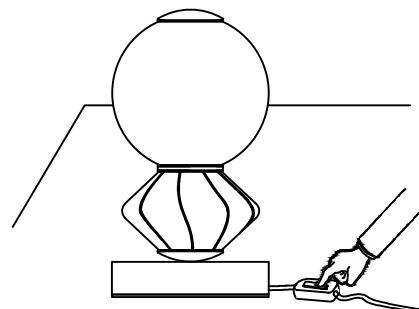

NOVA LUCE

9009307

①

Insert waterproof plug

②

plug it in

③

turn on the switch