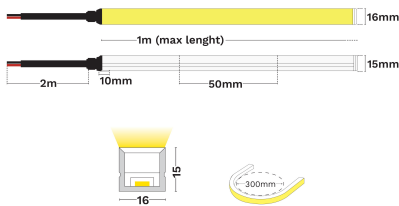

COMPATIBLE WITH

— On/Off Driver: N/A

— Triac Driver: N/A

— Dali Driver: N/A

GENERAL INFORMATION

Product Code	9540035
Product Category	Neon Flex
Product Family	Gomu 16X15
Mounting Location	N/A
Application Environment	Outdoor

DIMENSION & WEIGHT

LxWxH (cm)	L:1m 16x15 mm
Cut out (cm)	N/A
Weight (Kgr)	N/A

MATERIAL & COLOR

Product Color	N/A
Body Material	Silicone
Cover Material	N/A

APPLICATION & MOUNTING

Ambient Working Temp.	45 C
Type of Protection	IP68
Protection Class IK	IK08
Dimmable	Yes
Type of Dimming (Optional)	Triac/Dali
Mounting type	N/A
Mounting Depth (cm)	N/A
Led Module Replaceable	No
Light Source	Led
Adjustable	No

NOVA LUCE S.A

Schimatari Viotias
32009, Greece

+30 22620 58 121
+30 22620 56 743

info@novaluce.com
www.novaluce.com