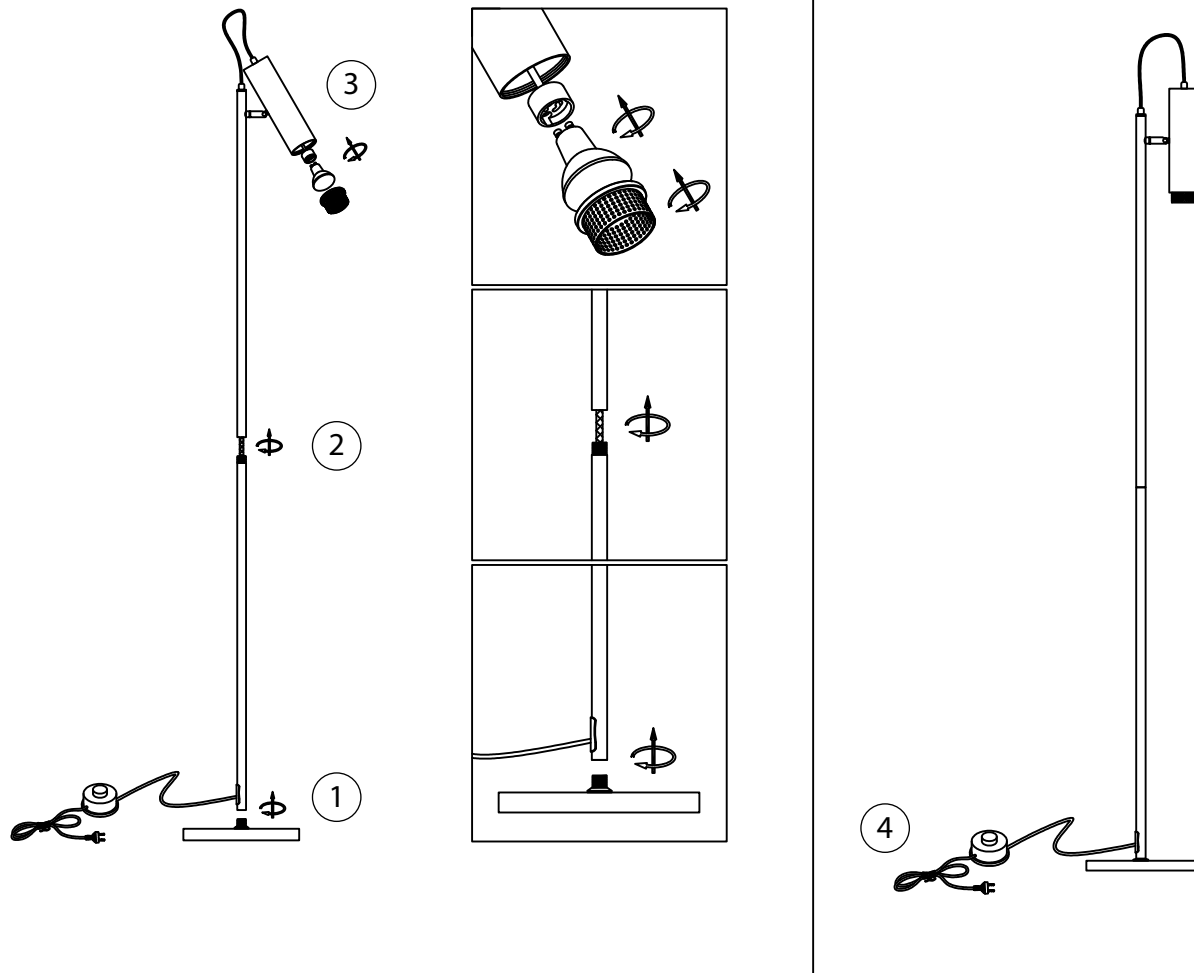

# NOVA LUCE

9011410, 9011411

1. 2. Assemble parts by tying them together
3. Apply the bulb by rotate
4. Plug it in power to turn the light on/ off